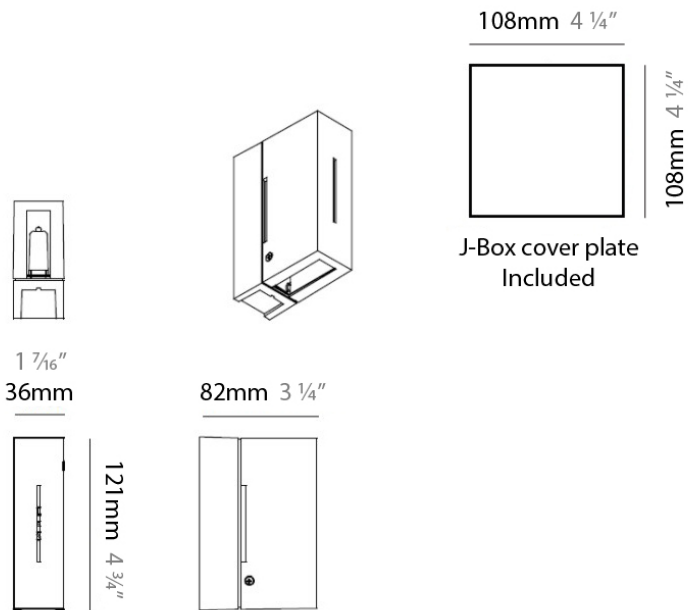

BLOC SURFACE

D93045

PROJECT _____

TYPE _____

NOTES _____

QUANTITY _____

DATE _____

GENERAL

Series: Bloc _____
Brand: Milan _____
Division: Design _____
Mounting Type: Surface _____
Mounting Location: Wall _____
Subcategory: Ambient _____

PHYSICAL

Shape: Rectangle _____
Length (mm): 110 _____
Length (in): 4 ⁵/₁₆ _____
Height (mm): 121 _____
Height (in): 4 ³/₄ _____
Extension (mm): 96 _____
Extension (in): 3 ³/₄ _____
Light Distribution: Indirect _____
Weight (kg): 0.5 _____
Weight (lbs): 1 _____
Fixture Material: Metal _____

ELECTRICAL

Number of Lamps: 1 _____
Lamp Type: LED Retrofit _____
Lamp Shape: T4 _____
Bulb Included: Bulb Not Included _____
Total Output Wattage (W): 3 _____
Max. Wattage Per Lamp (W): 3 _____
Lamp Base: G9 _____
Input Voltage (V): 120 _____

LED

OPTICAL

RATINGS AND CERTIFICATIONS

Certified By: CSA Certified to UL and CSA Standards _____
IP rating: IP20 _____